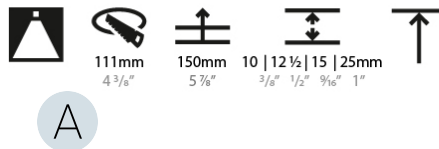

ELECTRICAL

Lamp Type: LED (Zhaga Standard)
Input Wattage (W): 13
Total Output Wattage (W): 11.8
Dimming: Tri-Mode (Non-Dimming and Phase Dimming (120Vac only) and 0-10V Dimming)
Driver Included: No
Driver Location: Recessed Housing
Driver Type: Constant Current - Universal
Driver Class: Class 2
Housing: See components
Input Voltage (V): 120 - 277
Constant Current (MA): 350

LED

Number of LEDs: 1
Color Temperature (°K): 2700 / 3000 / 3500 / 4000
Max. Delivered Lumen (lm): 876 / 909 / 955 / 974
Nominal Lumen (lm): 1304 / 1352 / 1421 / 1450
CRI: >90 CRI
Efficiency (%): 87.9 / 88.4 / 87.9
Lamp Life (hrs): 50000
Upon Request: RGB-W Tunable White Special Color Temperature Special LED

OPTICAL

Reflector°: 18 / 42 / 60
Optic°: Lens Pack - No Lens / Linear Spread Lens / Honeycomb / Spread Lens
Upon Request: Special Beam Angles

RATINGS AND CERTIFICATIONS

382, F 416-247-9319, www.zaneen.com
Certified by Intertek for North American Standards at the end of the existing Model #. For assistance on 'custom' specifications, contact zteam@zaneen.com.
In a constant effort to supply the best product, we reserve the right to change specifications or materials without notice. The most recent specification sheets are found at zaneen.com
IP rating: IP20