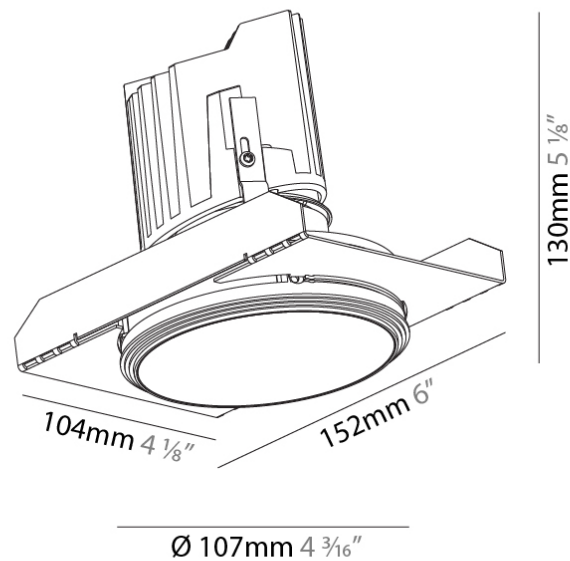

ELECTRICAL

Lamp Type: LED (Zhaga Standard)
Input Wattage (W): 13
Total Output Wattage (W): 11.8
Dimming: Tri-Mode (Non-Dimming and Phase Dimming (120Vac only) and 0-10V Dimming)
Driver Included: No
Driver Location: Recessed Housing
Driver Type: Constant Current - Universal
Driver Class: Class 2
Housing: See components
Input Voltage (V): 120 - 277
Constant Current (MA): 350

LED

Number of LEDs: 1
Color Temperature (°K): 2700 / 3000 / 3500 / 4000
Max. Delivered Lumen (lm): 876 / 909 / 955 / 974
Nominal Lumen (lm): 1304 / 1352 / 1421 / 1450
CRI: >90 CRI
Efficiency (%): 87.9 / 88.4 / 87.9
Lamp Life (hrs): 50000
Upon Request: RGB-W Tunable White Special Color Temperature Special LED

OPTICAL

Reflector°: 18 / 42 / 60
Optic°: Lens Pack - No Lens / Linear Spread Lens / Honeycomb / Spread Lens
Upon Request: Special Beam Angles

RATINGS AND CERTIFICATIONS

382, F 416-247-9319, www.zaneen.com
Certified by Intertek for North American Standards at the end of the existing Model #. For assistance on 'custom' specifications, contact zteam@zaneen.com.
In a constant effort to supply the best product, we reserve the right to change specifications or materials without notice. The most recent specification sheets are found at zaneen.com
IP rating: IP20